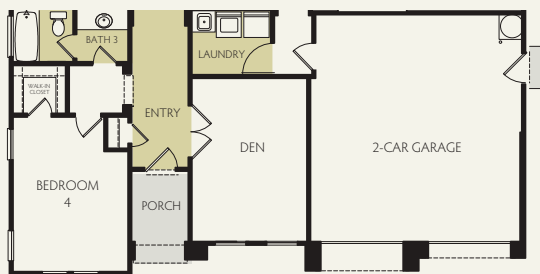

# HUDSON

SUBJECT TO CHANGE WITHOUT NOTICE  
HOUSE LAYOUT COULD BE REVERSED

 Vinyl Flooring

- 2,385 square feet
- 4-5 bedrooms
- 3 baths
- Three-car garage

COTTAGE • TUSCAN • MODERN FARMHOUSE

DEN OPTION

5TH BEDROOM OPTION