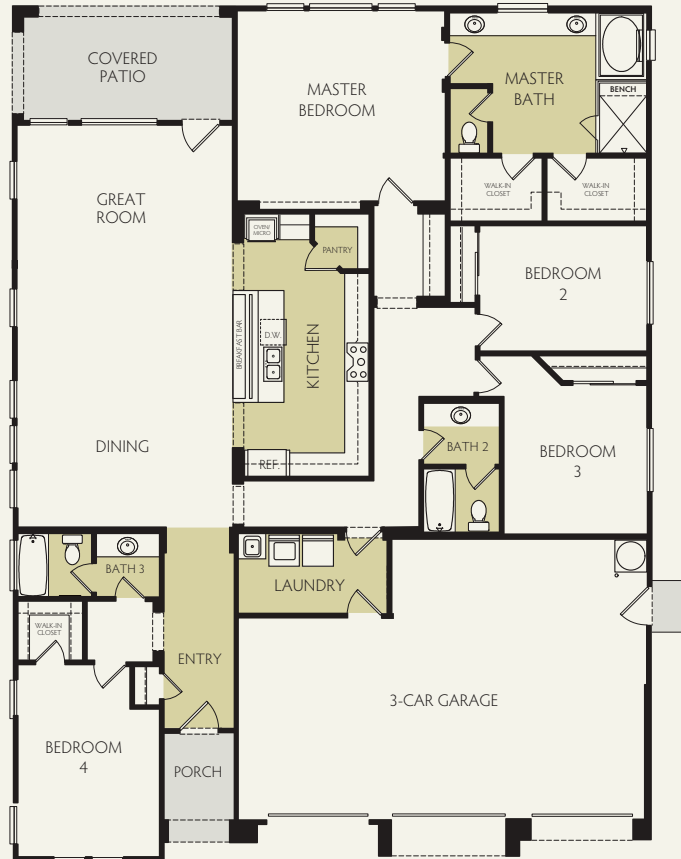

# HUDSON

SUBJECT TO CHANGE WITHOUT NOTICE  
HOUSE LAYOUT COULD BE REVERSED

 Vinyl Flooring

- 2,385 square feet
- 4-5 bedrooms
- 3 baths
- Three-car garage

COTTAGE • TUSCAN • MODERN FARMHOUSE

DEN OPTION

5TH BEDROOM OPTION