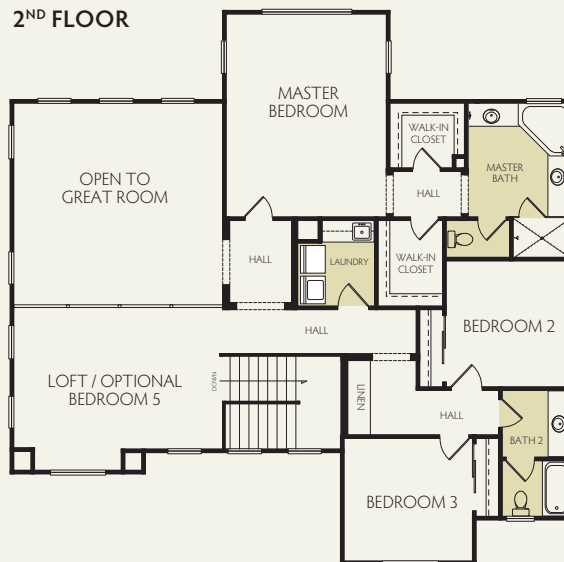

OAK

SUBJECT TO CHANGE WITHOUT NOTICE
HOUSE LAYOUT COULD BE REVERSED

Vinyl Flooring

- 2,835 square feet
- 4-5 bedrooms
- 3-3.5 baths
- Two-car garage
- Casita option

COTTAGE • TUSCAN • MODERN FARMHOUSE

PALMCROSSINGBONADELLE.COM