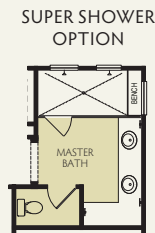

OAK

SUBJECT TO CHANGE WITHOUT NOTICE
HOUSE LAYOUT COULD BE REVERSED

Vinyl Flooring

- 2,835 square feet
- 4-5 bedrooms
- 3-3.5 baths
- Two-car garage
- Casita option

COTTAGE • TUSCAN • MODERN FARMHOUSE

PALMCROSSINGBONADELLE.COM