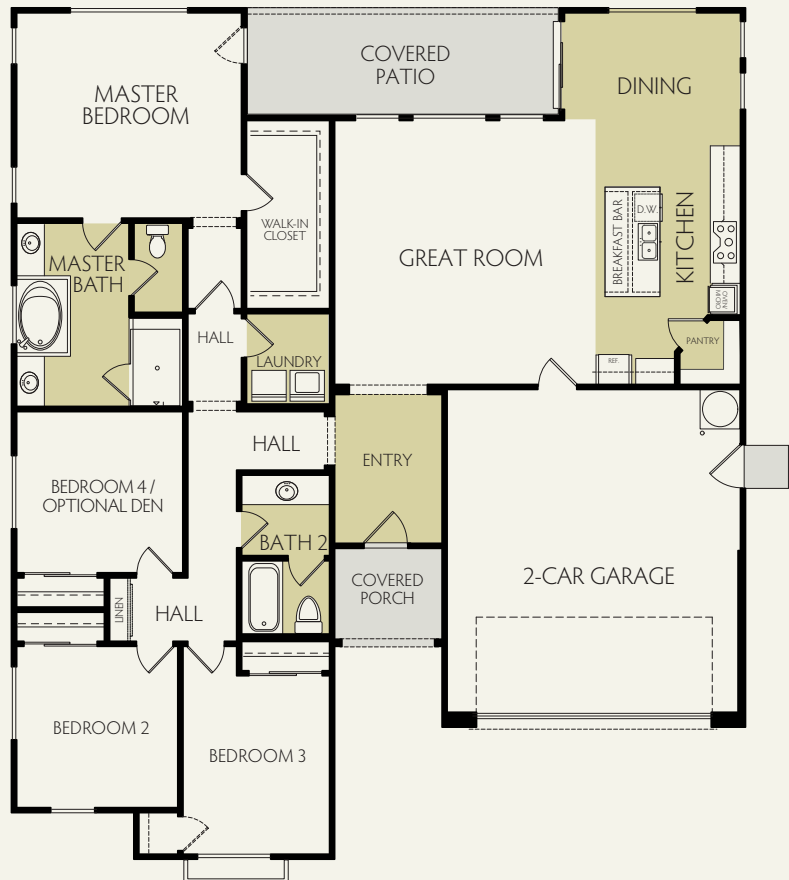

# SEQUOIA

SUBJECT TO CHANGE WITHOUT NOTICE  
HOUSE LAYOUT COULD BE REVERSED

 Vinyl Flooring

- 1,900 square feet
- 3-4 bedrooms
- 2 baths
- Two-car garage

COTTAGE • TUSCAN • MODERN FARMHOUSE

DEN OPTION

[PALMCROSSINGBONADELLE.COM](http://PALMCROSSINGBONADELLE.COM)