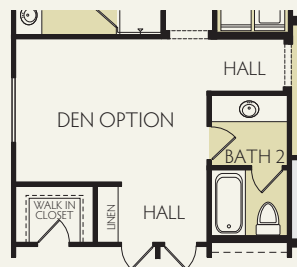

# SEQUOIA

SUBJECT TO CHANGE WITHOUT NOTICE  
HOUSE LAYOUT COULD BE REVERSED

 Vinyl Flooring

- 1,900 square feet
- 3-4 bedrooms
- 2 baths
- Two-car garage

COTTAGE • TUSCAN • MODERN FARMHOUSE

DEN OPTION

[PALMCROSSINGBONADELLE.COM](http://PALMCROSSINGBONADELLE.COM)